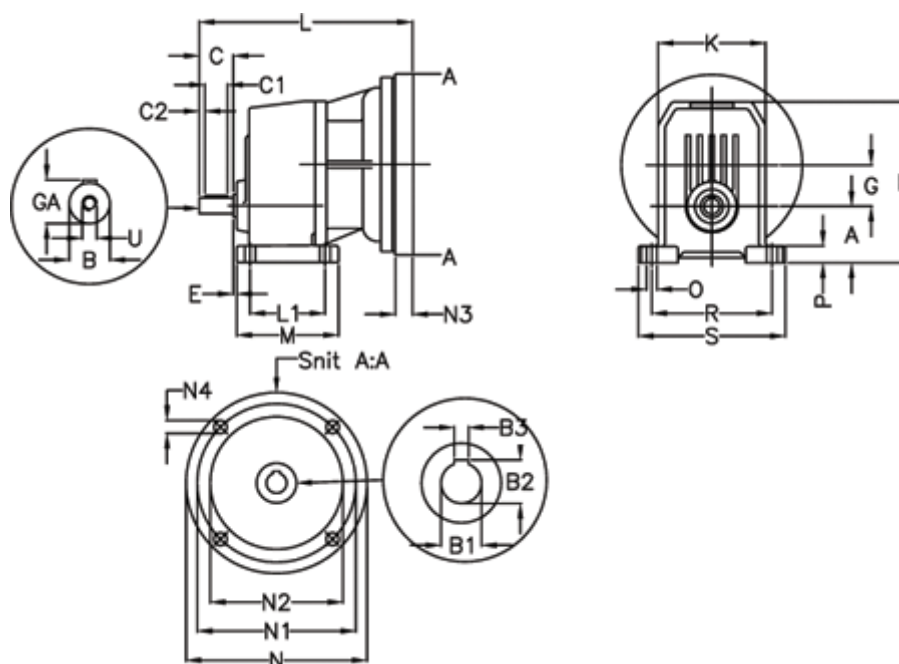

Article number: 40550300581220

Description: Single Stage Helical Gear
S 301-5,8-P63B5

Measures

A = 60	E = 20.5	M = 125.0	R = 160
B = 24	F = 8x7x40	N = 140	S = 190
B1 = 11	G = 51.8	N1 = 115	U = M8
B2 = 12.8	GA = 27.0	N2 = 95	
B3 = 4	H = 183.0	N3 = -	
C = 50	K = 130	N4 = M8x19	
C1 = 40	L = 232	O = 11	
C2 = 5	L1 = 90.0	P = 20.0	